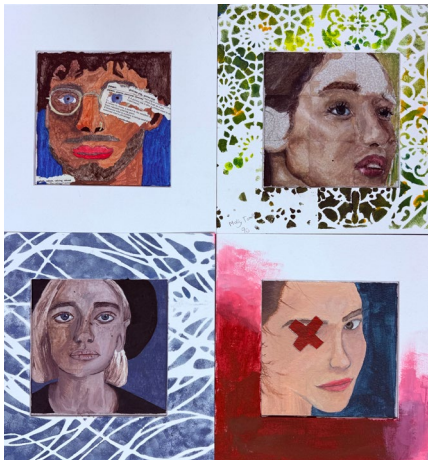

Stay Connected! For all Visual Arts enquiries please reach out to The Plough Art Centre's Curator Grace by email: grace@theploughartscentre.org.uk and join our Visual Arts mailing list.

Look out for our excellent 'Exhibitions on Screen film series' - Coming up next is Frida Kahlo on Fri 22 May 7.30pm. Gather in the Gallery afterwards to share reflections.